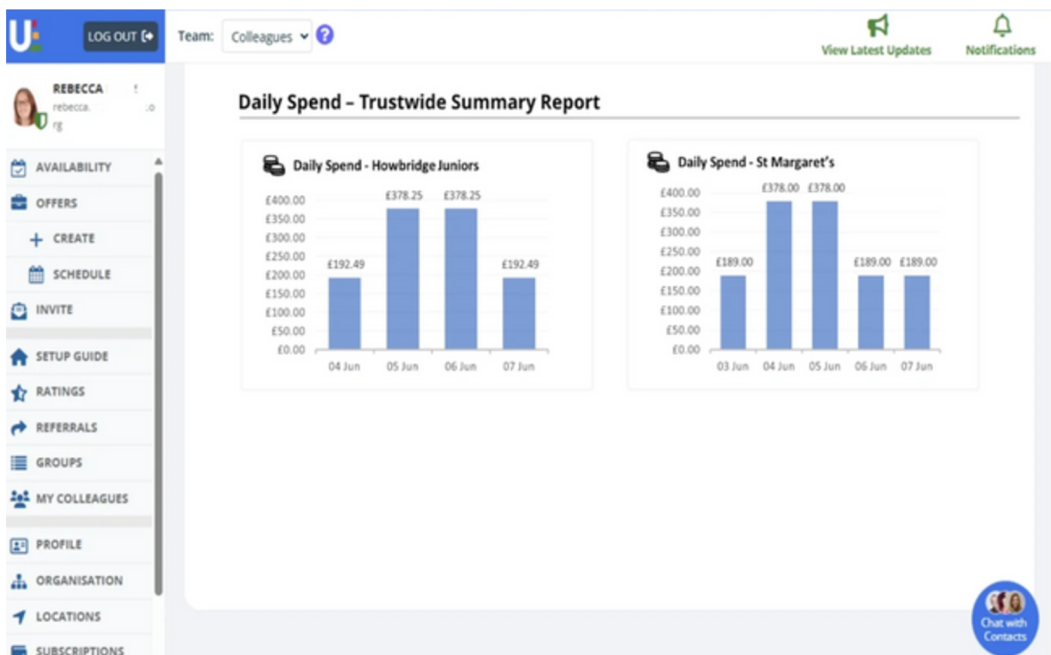

Last Updated Availability
Any time

02 Sep 2024 +1 Day +1 Week Jump to Today

Screening	Mon, 02 Sep 2024 08:30-12:30	Tue, 03 Sep 2024 08:30-12:30	Wed, 04 Sep 2024 08:30-12:30	Thu, 05 Sep 2024 08:30-12:30	Fri, 06 Sep 2024 08:30-12:30	S A T N	Overall Match	Last Update
Donna Doherty Experienced Primary Teacher 37mi away	✓	✓	✓	✓	✓		100%	66 minutes ago
Diane Johnston Experienced primary teacher with over 20 years teaching across EYFS, KS1 and KS2 ★ 4.3 from 12 ratings	✗	✗	✓	✓	✓		43%	2 hours ago
Theresa Thompson Experienced Primary School Teacher ★ 4.1 from 10 ratings 1mi away	✗	✗	✗	✗	✗		0%	2 hours ago

Access clear data
Easily see your spend across all agencies

Complete visibility of spending

Putting transparency first

See all the info you need & chat with contacts before & after booking

Send Offers. Find ratings, reviews, skills, qualifications & proximity of temp staff without the back and forth.