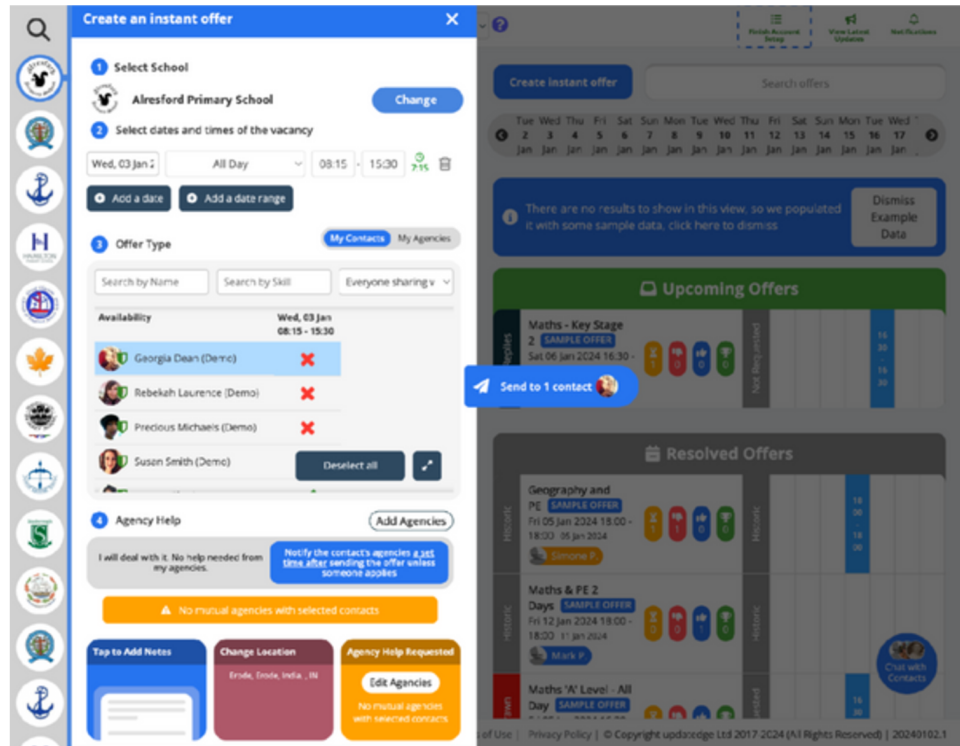

Access clear data
Easily see your spend across all agencies

Complete visibility of spending

Putting transparency first

See all the info you need & chat with contacts before & after booking

Send Offers. Find ratings, reviews, skills, qualifications & proximity of temp staff without the back and forth.

Reduce your workload

Giving you time for important tasks

This platform is designed to reduce your workload

Assured safe guarding

Book vetted supply teachers through your preferred agencies

Free School Account