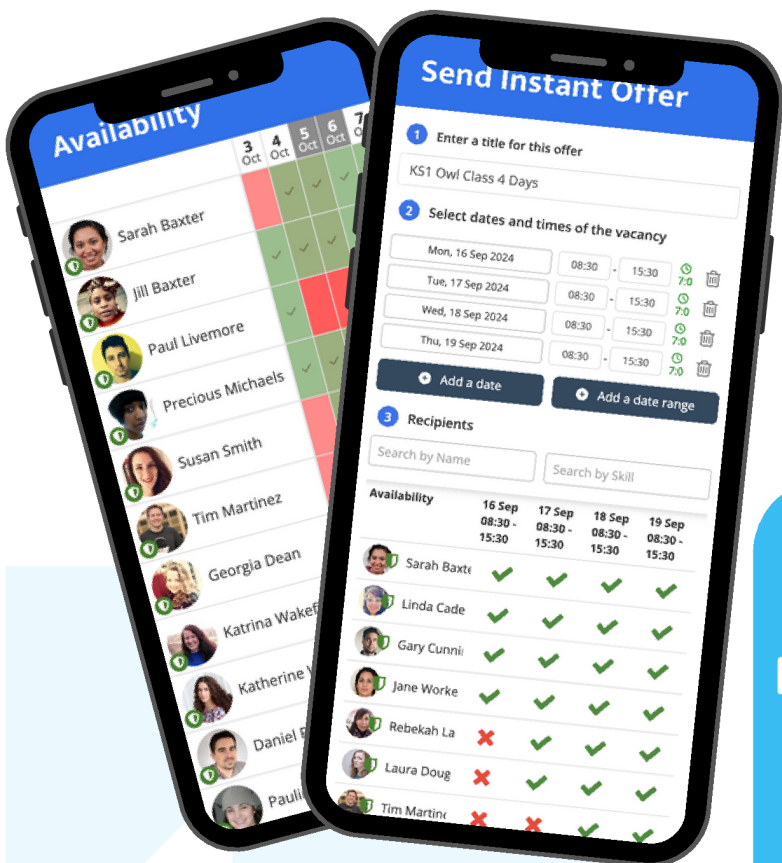

“..A brilliant addition..”

Kirsten Cameron Headteacher
St Matthew's CofE Primary

Book your private 1:1
No obligation demonstration:

<https://bit.ly/OneToOneDemo>

Call: 0207 846 4098

Support@updatedge.com